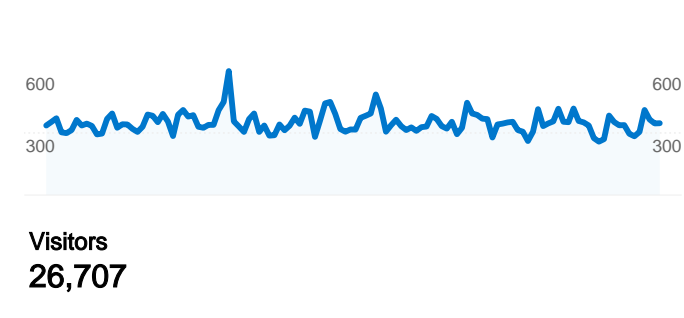

Visitors Overview