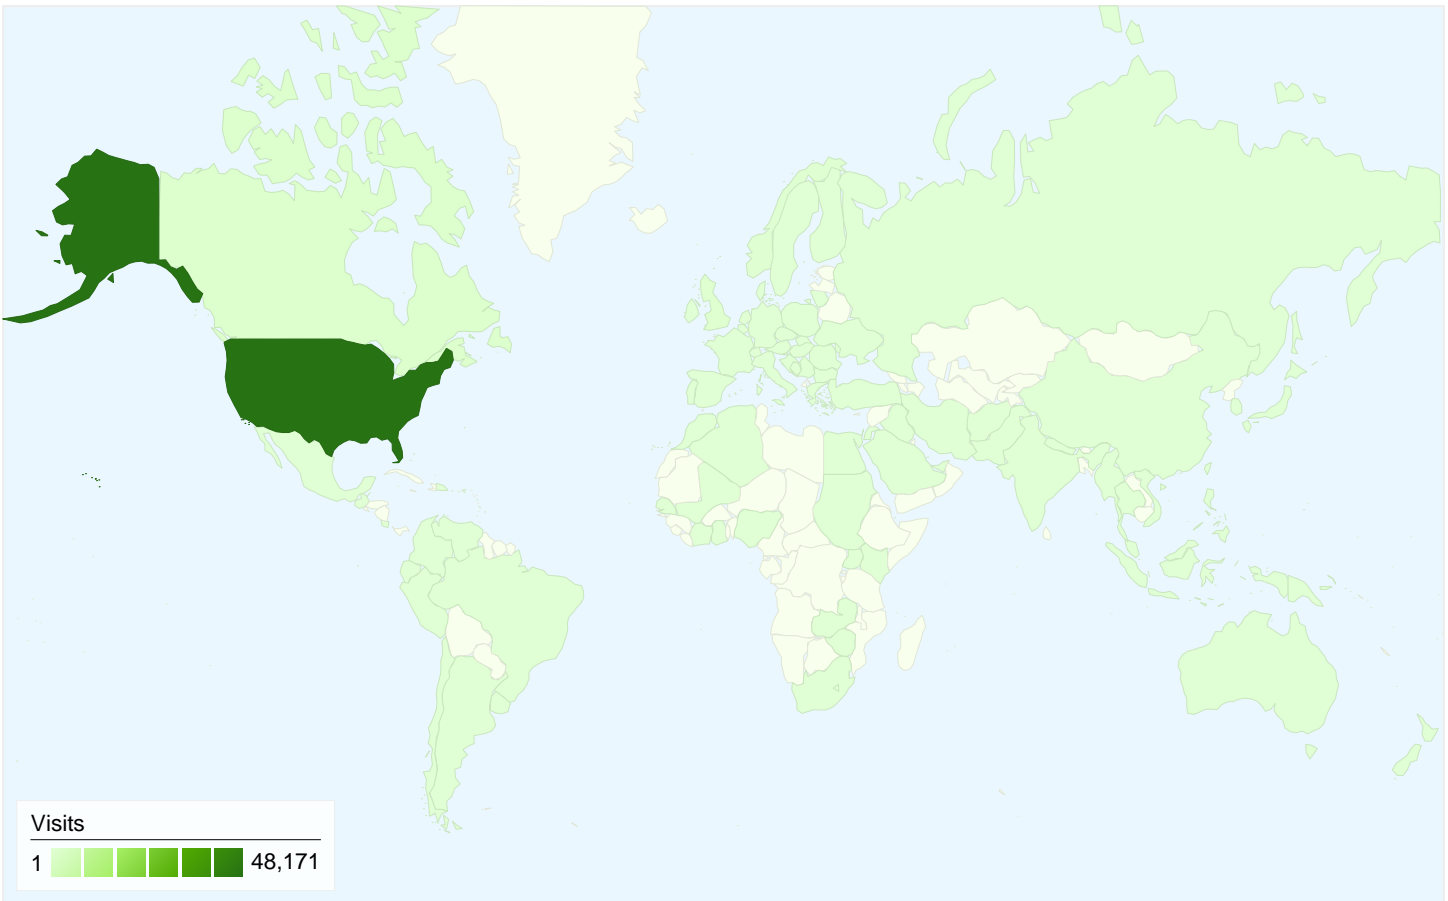

Visitors Overview

Comparing to: Site

26,707 people visited this site

51,215 Visits

26,707 Absolute Unique Visitors

666,683 Pageviews

13.02 Average Pageviews

00:06:12 Time on Site

Traffic Sources Overview

Comparing to: Site

All traffic sources sent a total of 51,215 visits

-  **24.25%** Direct Traffic
-  **6.84%** Referring Sites
-  **68.90%** Search Engines

Top Traffic Sources

Sources	Visits	% visits	Keywords	Visits	% visits
google (organic)	31,708	61.91%	burlington vermont real estate	2,414	6.84%
(direct) ((none))	12,421	24.25%	vermont real estate	2,238	6.34%
yahoo (organic)	1,680	3.28%	burlington vt real estate	1,635	4.63%
aol (organic)	668	1.30%	burlington real estate	1,126	3.19%
msn (organic)	429	0.84%	burlington vermont	736	2.09%

Map Overlay

Comparing to: Site

51,215 visits came from 104 countries/territories

Site Usage

Visits	Pages/Visit	Avg. Time on Site	% New Visits	Bounce Rate	
51,215 % of Site Total: 100.00%	13.02 Site Avg: 13.02 (0.00%)	00:06:12 Site Avg: 00:06:12 (0.00%)	49.72% Site Avg: 49.58% (0.28%)	25.34% Site Avg: 25.34% (0.00%)	
Country/Territory	Visits	Pages/Visit	Avg. Time on Site	% New Visits	Bounce Rate
United States	48,171	12.93	00:06:09	48.71%	25.33%
Canada	1,003	13.28	00:05:42	78.46%	27.02%
United Kingdom	506	17.28	00:07:46	68.77%	19.17%
Norway	296	25.09	00:12:32	26.35%	12.84%
Japan	108	6.31	00:01:59	12.04%	34.26%
Germany	102	12.53	00:05:26	62.75%	34.31%
India	86	3.13	00:03:25	77.91%	66.28%
France	80	7.00	00:03:32	40.00%	60.00%
Australia	73	12.88	00:07:06	69.86%	20.55%
Ireland	72	13.74	00:07:58	84.72%	30.56%