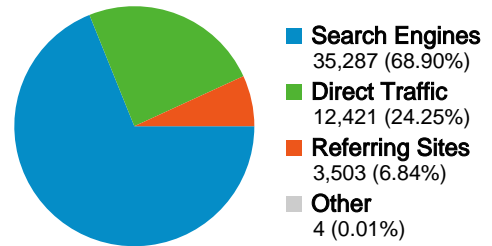

Top Traffic Sources

Sources	Visits	% visits	Keywords	Visits	% visits
google (organic)	31,708	61.91%	burlington vermont real estate	2,414	6.84%
(direct) ((none))	12,421	24.25%	vermont real estate	2,238	6.34%
yahoo (organic)	1,680	3.28%	burlington vt real estate	1,635	4.63%
aol (organic)	668	1.30%	burlington real estate	1,126	3.19%
msn (organic)	429	0.84%	burlington vermont	736	2.09%