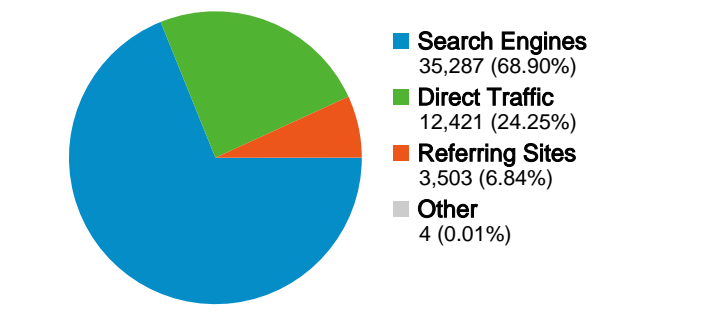

Dashboard

Comparing to: Site

Site Usage

51,215 Visits

25.34% Bounce Rate

666,683 Pageviews

00:06:12 Avg. Time on Site

13.02 Pages/Visit

49.58% % New Visits

Visitors Overview

Map Overlay world

Traffic Sources Overview

Content Overview

Pages	Pageviews	% Pageviews
/	78,102	11.72%
/searchproperties.php	43,230	6.48%
/search.cfm	42,245	6.34%
/searchproperties.php?query=&	23,237	3.49%
/searchproperties.php?query=&	18,041	2.71%

Visitors Overview

Comparing to: Site

26,707 people visited this site

51,215 Visits

26,707 Absolute Unique Visitors

666,683 Pageviews

13.02 Average Pageviews

00:06:12 Time on Site

Content Overview

Comparing to: Site

Pages on this site were viewed a total of 666,683 times

 **666,683** Pageviews

 **430,705** Unique Views

 **25.34%** Bounce Rate

Top Content

Pages	Pageviews	% Pageviews
/	78,102	11.72%
/searchproperties.php	43,230	6.48%
/search.cfm	42,245	6.34%
/searchproperties.php?query=&page=5&limit=5&order=Id	23,237	3.49%
/searchproperties.php?query=&page=10&limit=5&order=Id	18,041	2.71%