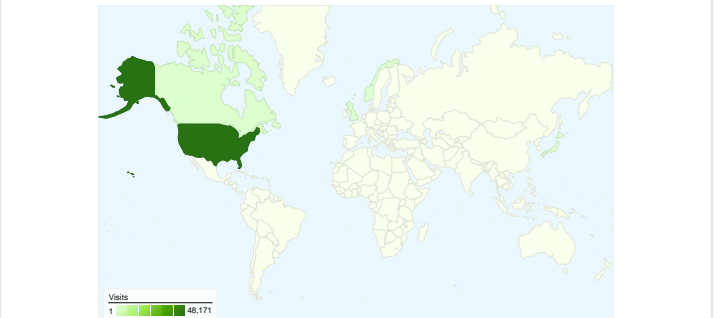

Dashboard

Comparing to: Site

Site Usage

51,215 Visits

25.34% Bounce Rate

666,683 Pageviews

00:06:12 Avg. Time on Site

13.02 Pages/Visit

49.58% % New Visits

Visitors Overview

Map Overlay world

Traffic Sources Overview

Content Overview

Pages	Pageviews	% Pageviews
/	78,102	11.72%
/searchproperties.php	43,230	6.48%
/search.cfm	42,245	6.34%
/searchproperties.php?query=&	23,237	3.49%
/searchproperties.php?query=&	18,041	2.71%

Visitors Overview

Comparing to: Site

26,707 people visited this site

51,215 Visits

26,707 Absolute Unique Visitors

666,683 Pageviews

13.02 Average Pageviews

00:06:12 Time on Site

Map Overlay

Comparing to: Site

51,215 visits came from 104 countries/territories

Site Usage

Visits	Pages/Visit	Avg. Time on Site	% New Visits	Bounce Rate	
51,215 % of Site Total: 100.00%	13.02 Site Avg: 13.02 (0.00%)	00:06:12 Site Avg: 00:06:12 (0.00%)	49.72% Site Avg: 49.58% (0.28%)	25.34% Site Avg: 25.34% (0.00%)	
Country/Territory	Visits	Pages/Visit	Avg. Time on Site	% New Visits	Bounce Rate
United States	48,171	12.93	00:06:09	48.71%	25.33%
Canada	1,003	13.28	00:05:42	78.46%	27.02%
United Kingdom	506	17.28	00:07:46	68.77%	19.17%
Norway	296	25.09	00:12:32	26.35%	12.84%
Japan	108	6.31	00:01:59	12.04%	34.26%
Germany	102	12.53	00:05:26	62.75%	34.31%
India	86	3.13	00:03:25	77.91%	66.28%
France	80	7.00	00:03:32	40.00%	60.00%
Australia	73	12.88	00:07:06	69.86%	20.55%
Ireland	72	13.74	00:07:58	84.72%	30.56%